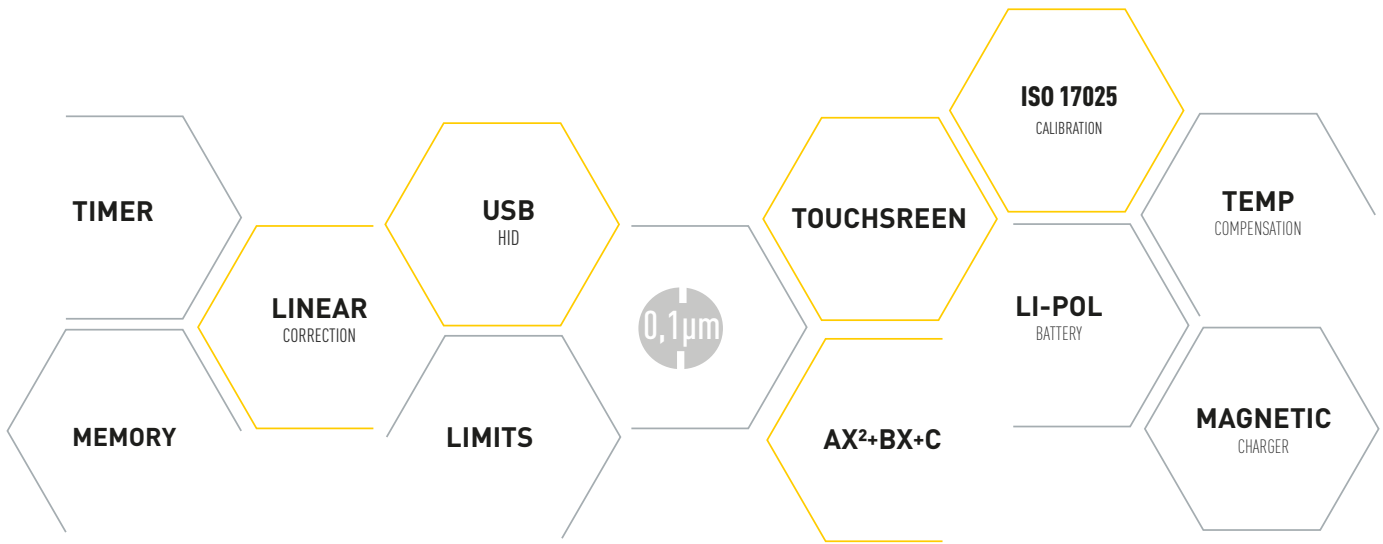

DIGITAL INSIDE MICROMETER IP65

Item No	Range		Resolution	Accuracy	Extension rods	Protection
	mm	inch				
133800152	125-1500	6-60"	0,001	±25	25, 50 (2pcs), 100 (2pcs), 200, 400 (2pcs)	IP65
133800202	125-2000	6-80"		±30	25, 50 (2pcs), 100 (2pcs), 200 (2pcs), 400 (3pcs)	IP65
133800302	125-3000	6-120"		±40	25, 50 (2pcs), 100 (2pcs), 200 (3pcs), 400 (5pcs)	IP65
133800402	125-4000	6-160"		±50	25, 50 (2pcs), 100 (2pcs), 200 (2pcs), 400 (8pcs)	IP65

Item No	Range		Resolution	Accuracy	Extension rods	Protection	Display	Data output
	mm	inch						
133800100	125-1000	6-60"	0,0001	±15	25, 50 (2pcs), 100 (2pcs), 200, 400 (2pcs)	IP65	Color 1.5" Touch-screen	WIRELESS+USB
133800200	125-2000	6-80"		±20	25, 50 (2pcs), 100 (2pcs), 200 (2pcs), 400 (3pcs)	IP65		
133800300	125-3000	6-120"		±30	25, 50 (2pcs), 100 (2pcs), 200 (3pcs), 400 (5pcs)	IP65		
133800400	125-4000	6-160"		±40	25, 50 (2pcs), 100 (2pcs), 200 (2pcs), 400 (8pcs)	IP65		

OPTIONAL ACCESORIES

FUNCTIONS

- LIMITS (Go/NoGo)
- PEAK VALUES (Max/Min)
- MEMORY, WITH STATISTICS
- TIMER
- FORMULA AX^2+BX+C
- MM/INCH
- PRESET
- CALIBRATION DATE CONTROL
- PIN LOCK

- LINEAR CORRECTION
- TEMPERATURE COMPENSATION
- RECHARGEABLE LI-POL BATTERY
- MAGNETIC CHARGING SOCKET