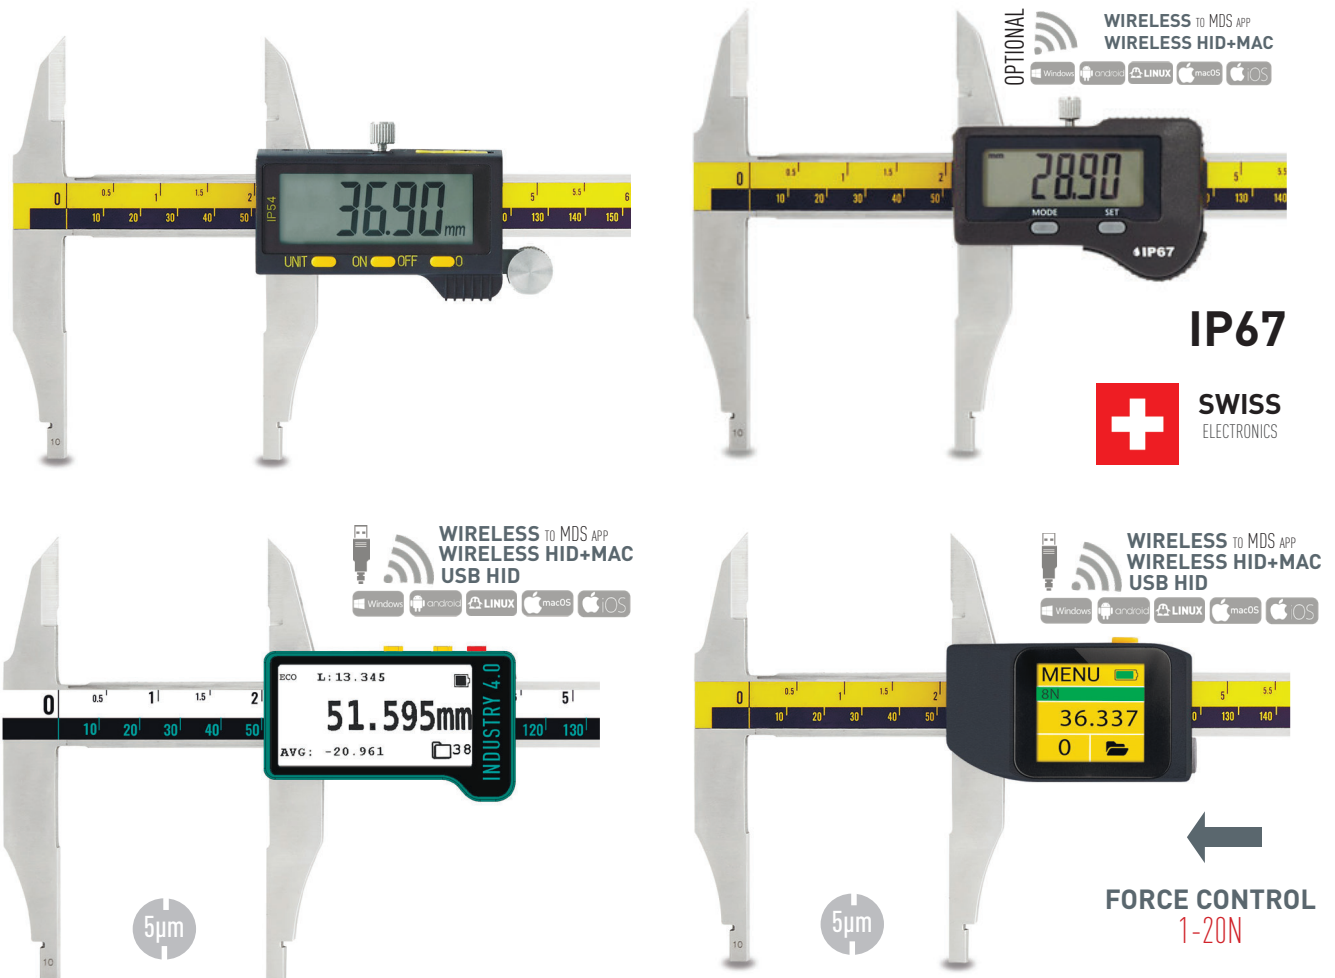

- NIB jaw calipers with long Internal & External jaws
- Digital IP54 / IP67 or Computerized **MICS** indication system Modification with **Long range** Wireless to app, Wireless HID (+MAC) or USB HID data transfer to Windows, Android, iOS, macOS, Linux systems direct to any app.
- **Calibration** certificate included (ISO17025 (Ilac MRA))

Item No	Range		Reso- lution	Accu- racy*	Force	Jaws	Protection	Preset	Go/NoGo	Max/Min	Formula	Timer	Temp comp	Linear corr	Calibr date	Recharge	Auto off	Password	Memory	Folders	Statistics	WIRELESS	USB HID	FW update	Display				
	mm	inch																								mm	µm	N	mm
<b>NIB jaws digital caliper IP54</b>																													
141083321	0-300	0-12"	0,01	±30		60/40	IP54																						
141081391				±40		100/40																							
141105521	0-500	0-20"																											
<b>NIB jaws digital caliper IP67</b>																													
141072323	0-300	0-12"	0,01	±30		60/40	IP67	•																					
141072523	0-500	0-20"			±40			100/40																					
<b>NIB jaws WIRELESS caliper IP67</b>																													
141072393	0-300	0-12"	0,01	±30		60/40	IP67	•														•			Swiss 11mm				
141072593	0-500	0-20"			±40			100/40																•					
<b>NIB jaws E-ink calipers</b>																													
141093321B	0-300	0-12"	0,005	±15		60/40	IP54	•	•	•	•	•	•	•	•	•	•	•	•	•	•	•	•	•	E-ink				
141093321F				±20	8/4																								
<b>NIB jaws Computerized E-Force calipers</b>																													
141077321A	0-300	0-12"	0,005	±15		60/40	IP54	•	•	•	•	•	•	•	•	•	•	•	•	•	•	•	•	•	Comp				
141097321A				±12	1-20																								
141077521A				0-500	0-20"			0,01	±20		100/40																		