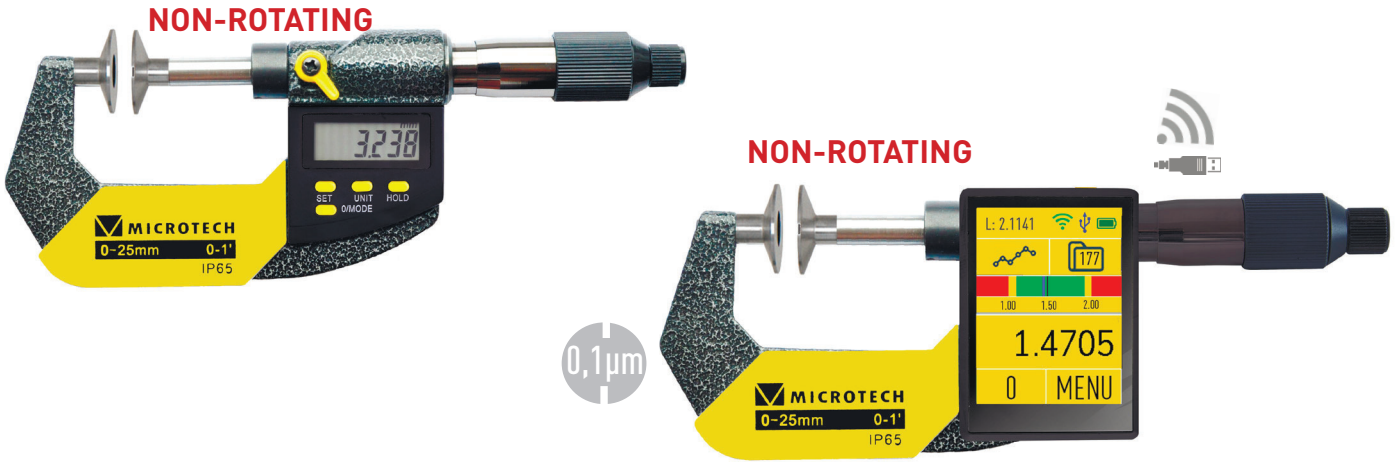

- Industry 4.0 adopted sub-micron DISK micrometer with computerized MICS system for measuring Gear tooth width
- **NON-rotating spindle** with Disk anvils D 20 and 35mm (custom Disk anvils up to 60mm for request)
- **Functions:** On-line Graphic, Analog scale, Go/NoGo, Max/Min, Formula, Timer, Linear correction, Temperature correction
- **4 MODES DATA TRANSFER:** WIRELESS to MDS app (Windows, Android, iOS, MacOS); WIRELESS HID, WIRELESS HID+MAC, USB HID
- Calibration certificate included (ISO17025 (Ilac MRA))