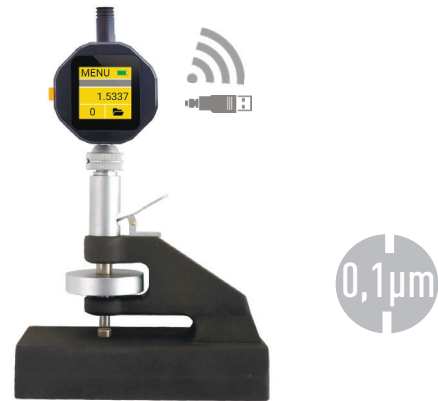

FILM THICKNESS GAUGES

Item No	Range	Depth	Roll width	Resolution	Accuracy	Indicator	Data output
	mm	mm	mm	mm	μm		
137010105	0-10	100	7	0,01	±20	Dial	WIRELESS +USB
137010106				0,001	±12	Digital	
137010108				0,0001	±10	Computerized	

WALL THICKNESS GAUGES

Item No	Range	Resolution	Accuracy	Contact point	Indicator	Data output
	mm	mm	μm	mm		
137011100	0-10	0,01	±20	D 6	Dial	WIRELESS +USB
137011106		0,001	±12		Digital	
137011107		0,0001	±10		Computerized	

CONSTANT PREASSURE THICKNESS GAUGES

Item No	Range	Resolution	Accuracy	Force	Display	Data output
	mm	mm	μm	mPA		
137320101	0-1	0,001	±5	0.1	Dial	WIRELESS +USB
137320105			±5		Digital	
137320108	0-5	0,0001	±3		Computerized	

2D THICKNESS GAUGE

- 2D Thickness gauge for deep and complex shapes measuring. Control Z (jaws depth) and X (depth and range) axes

Item No	Range		Resolution		Accuracy		Display	2D connect	Probe connect	On-line Graphic	Analog scale	Preset	Go/NoGo	Max/Min	Formula	Timer	Temp comp	Linear corr	Calibr date	Connect. status	Recharge batt	Memory	Wireless	USB	Color Display
	X	Z	Z	X	Z	X																			
	mm	mm	mm	mm	μm	μm																			
149020307	0-300	0-150	0,001	0.005	±30	±30	Digital	•	•	•	•	•	•	•	•	•	•	•	•	•	•	•	•	•	•
149020507	0-500				±50	±30		•	•	•	•	•	•	•	•	•	•	•	•	•	•	•	•	•	•