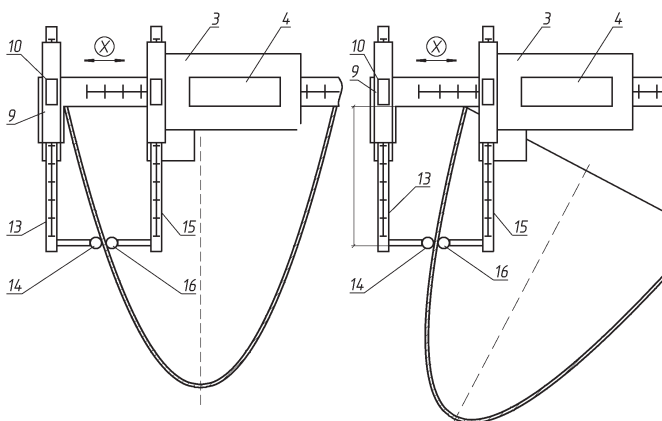

FILM THICKNESS GAUGES

Item No	Range	Depth	Roll width	Resolution	Accuracy	Indicator	Data output
	mm	mm	mm	mm	μm		
137010105	0-10	100	7	0,01	±20	Dial	WIRELESS +USB
137010106				0,001	±12	Digital	
137010108				0,0001	±10	Computerized	

WALL THICKNESS GAUGES

Item No	Range	Resolution	Accuracy	Contact point	Indicator	Data output
	mm	mm	μm	mm		
137011100	0-10	0,01	±20	D 6	Dial	WIRELESS +USB
137011106		0,001	±12		Digital	
137011107		0,0001	±10		Computerized	

CONSTANT PREASSURE THICKNESS GAUGES

Item No	Range	Resolution	Accuracy	Force	Display	Data output
	mm	mm	μm	mPA		
137320101	0-1	0,001	±5	0.1	Dial	WIRELESS +USB
137320105			±5		Digital	
137320108	0-5	0,0001	±3		Computerized	

2D THICKNESS GAUGE

- 2D Thickness gauge for deep and complex shapes measuring. Control Z (jaws depth) and X (depth and range) axes

Item No	Range		Resolution		Accuracy		Display	2D connect	Probe connect	On-line Graphic	Analog scale	Preset	Go/NoGo	Max/Min	Formula	Timer	Temp comp	Linear corr	Calibr date	Connect. status	Recharge batt	Memory	Wireless	USB	Color Display
	X	Z	Z	X	Z	X																			
	mm	mm	mm	mm	μm	μm																			
149020307	0-300	0-150	0,001	0.005	±30	±30	Digital	•	•	•	•	•	•	•	•	•	•	•	•	•	•	•	•	•	•
149020507	0-500				±50	±30		•	•	•	•	•	•	•	•	•	•	•	•	•	•	•	•	•	•