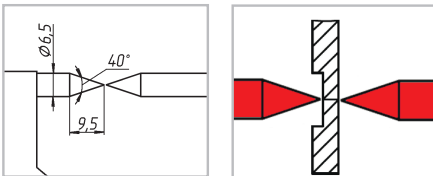

Item No	Range		Resolution	Accuracy	Anvils types	Proof	Preset	Graphic	Analog scale	Go/NoGo	Max/Min	Formula	Timer	Temp comp	Linear corr	Calibr date	Recharge	Memory	WIRELESS	USB	Display	
	mm	inch																				mm
110650251	0-25	0-1"	0,001	±4	D 2mm	IP-65																
110650501	25-50	1-2"		±4																		
110650751	50-75	2-3"		±5																		
110651001	75-100	3-4"		±5																		

COMPUTERIZED SMALL TIP MICROMETER

110650258	0-25	0-1"	0,0001	±3	D 2mm	IP-65	•	•	•	•	•	•	•	•	•	•	•	•	•	•	•	•
110650508	25-50	1-2"		±3																		
110650758	50-75	2-3"		±4																		
110651008	75-100	3-4"		±4																		

POINT MICROMETER

Item No	Range		Resolution	Accuracy	Anvils types	Proof	Preset	Graphic	Analog scale	Go/NoGo	Max/Min	Formula	Timer	Temp comp	Linear corr	Calibr date	Recharge	Memory	WIRELESS	USB	Display	
	mm	inch																				mm
110450251	0-25	0-1"	0,001	±4	Pointed	IP-65																
110450501	25-50	1-2"		±4																		
110450751	50-75	2-3"		±5																		
110451001	75-100	3-4"		±5																		