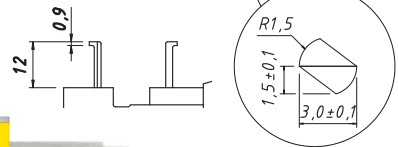

SMALL GROOVES DIGITAL CALIPER IP67

IP67 SWISS ELECTRONICS

Item No	Range				Reso- lution	Double force	Accuracy	Protection	mm/inch	Preset	Auto on/off	WIRELESS
	External		Internal									
	mm	inch	mm	inch								
141830156					0,001		±15	IP67				
141830153	0-150	0-6"	3-150	0,12-6"		8 ext	±20					
141830154					0,01	4 int	±20