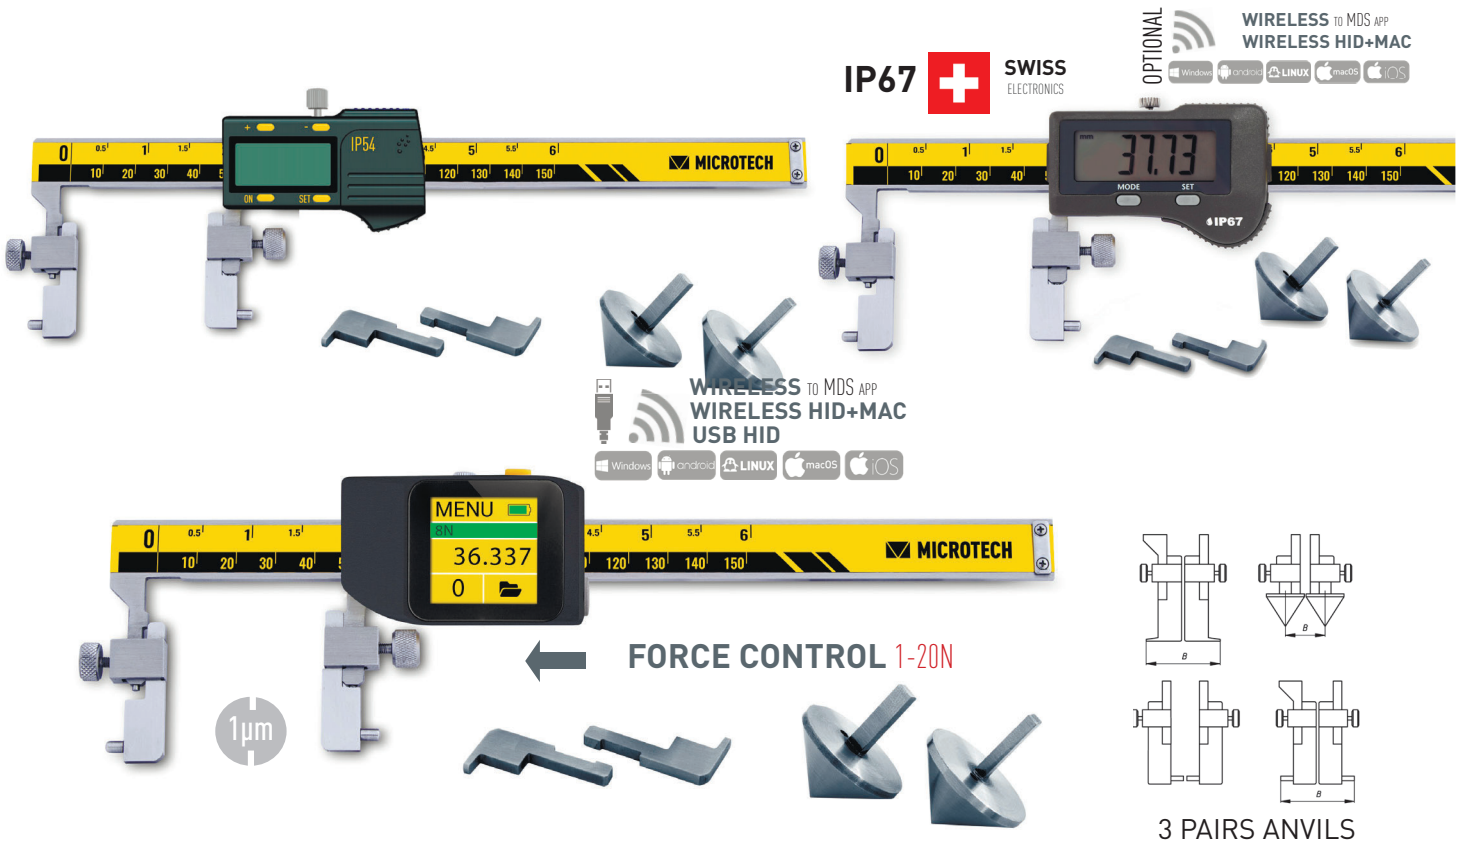

- Universal caliper with 3 pairs of measurings jaws for 5 types of measuring (internal & external point, groove, offset centerline)
- Digital IP54 / IP67 or Computerized **MICS** indication system Modification with **Long range Wireless**, **Wireless HID** or **USB HID** data transfer to Windows, Android, iOS, macOS, Linux systems direct to any app.
- **Calibration** certificate included (ISO17025 (Ilac MRA))