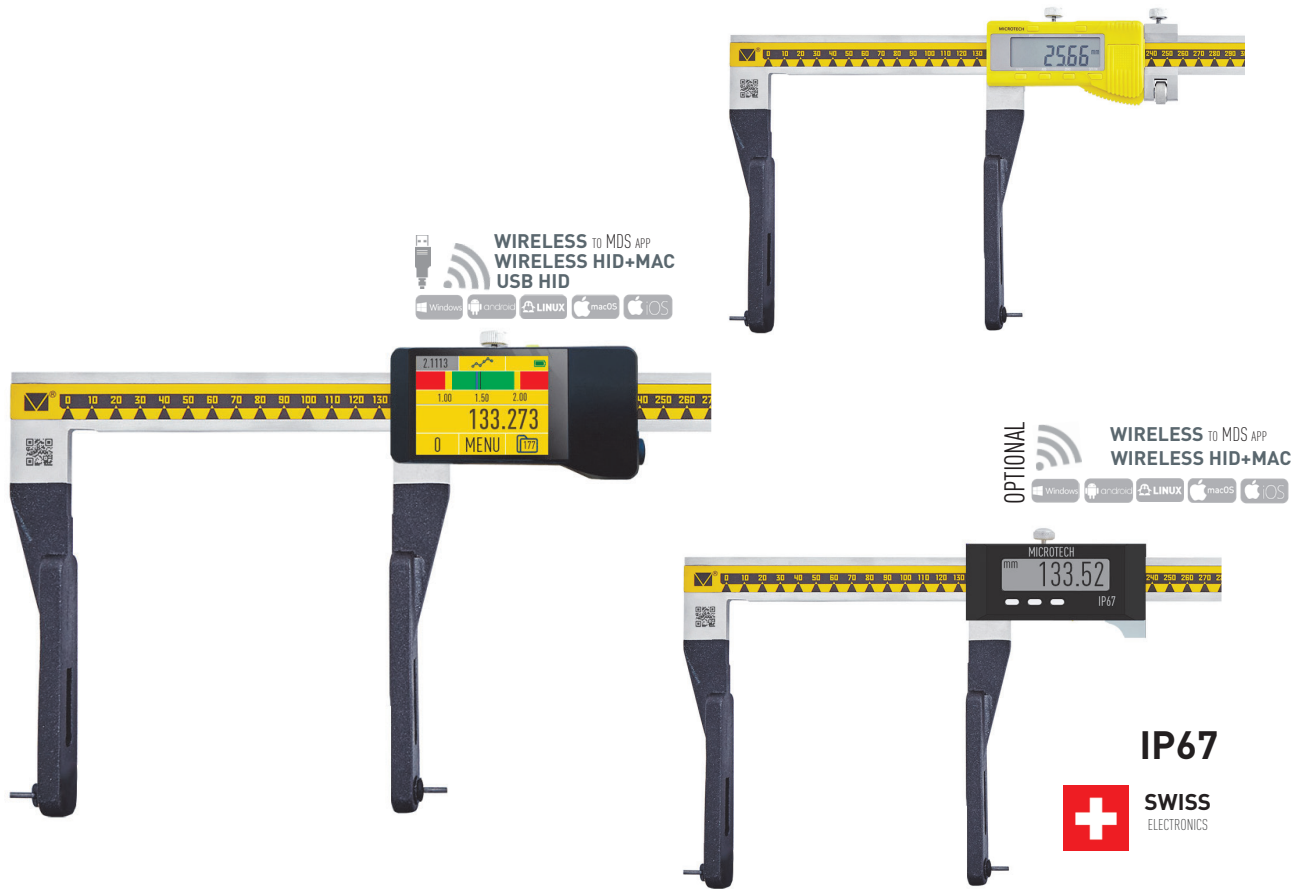

- Inside point caliper
- Digital IP54 / IP67 or Computerized **MICS** indication system Modification with **Long range Wireless**, Wireless HID or USB HID data transfer to Windows, Android, iOS, macOS, Linux systems direct to any app.
- **Calibration** certificate included (ISO17025 (Ilac MRA))

CUSTOM RANGE AND JAWS FOR REQUEST

Item No	Range		Resolu- tion	Jaws		Accu- racy	Measuring HUB	Analog scale	line Graphic	Preset	Go/NoGo	Max/Min	Formula	Timer	Temp comp	Linear corr	Calibr date	Recharge	Memory	WIRELESS	USB	FW update	Display	
	mm	inch		mm	Depth																			D point
INSIDE POINT DIGITAL CALIPER IP54																								
141305141	42-542	1.7-22"	0,01	150	1	±50					•											•		
141305151	75-575	3-23"		300	3							•												•
141310151	85-1000	4-44"					±80				•												•	
INSIDE POINT DIGITAL CALIPER IP67																								
141305143	42-542	1.7-22"	0,01	150	1	±50					•					•								
141305153	75-575	3-23"		300	3							•					•							
141310153	85-1000	4-44"					±80				•					•								
INSIDE POINT WIRELESS CALIPER IP67																								
141305144	42-542	1.7-22"	0,01	150	1	±50					•					•						•		
141305154	75-575	3-23"		300	3							•					•							•
141310154	85-1000	4-44"					±80				•					•							•	
INSIDE POINT COMPUTERIZED CALIPER IP54																								
141305146	42-52	1.7-22"	0,01	150	1	±40	•	•	•	•	•	•	•	•	•	•	•	•	•	•	•	•	•	2,4"
141305156	75-575	3-23"		300	3			•	•	•	•	•	•	•	•	•	•	•	•	•	•	•	•	
141310156	85-1085	4-44"					±60	•	•	•	•	•	•	•	•	•	•	•	•	•	•	•	•	

OPTIONAL ACCESSORIES

STANDARD MDS app
ACCESSORIES FOR DATA TRANSFER

iOT MDS CONNECT DISPLAY UNIT
USB, WI-FI, RJ-45, RS-485, LoRa OUTPUT

DOWNLOAD APP