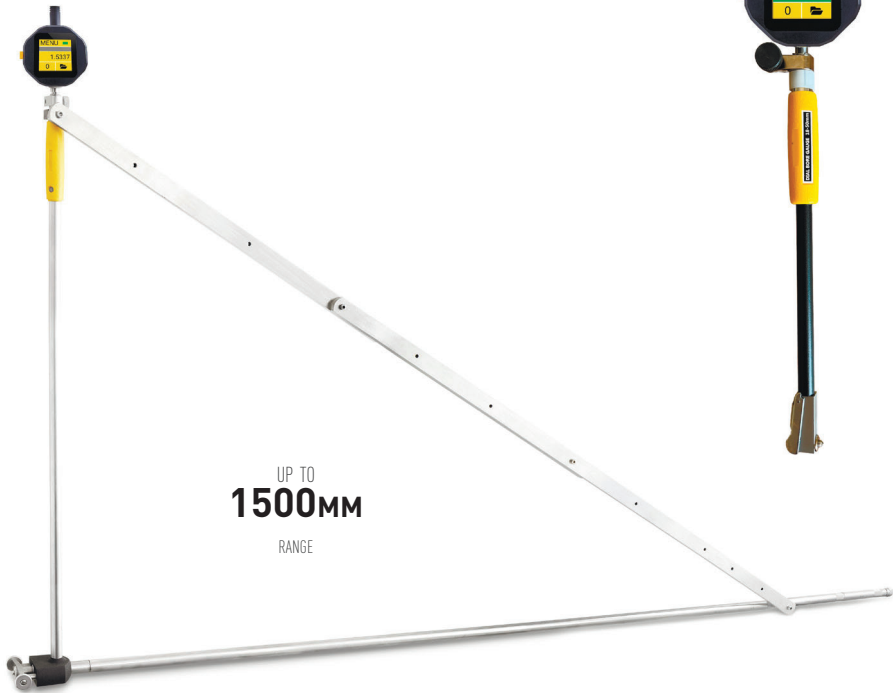

- Two-point dial bore gauges with range up to 1500mm and depth up to 2 m
- Carbide tipped measuring pins
- **4 MODES DATA TRANSFER:** WIRELESS to MDS app (Windows, Android, iOS, MacOS); WIRELESS HID, WIRELESS HID+MAC, USB HID
- Calibration certificate included (ISO17025 (Ilac MRA))

WIRELESS TO MDS APP
WIRELESS HID+MAC
USB HID

CUSTOM RANGE AND DEPTH FOR REQUEST

Item No	Range	Depth	Resolution	Accuracy	Preset	Go/NoGo	Max/Min	Formula	Timer	Temp comp	Linear corr	Calibr date	FW update	Recharge	Memory	WIRELESS	USB	Display		
	mm	mm	mm	µm																
132010700	6-10	60	0.0001	±3	•	•	•	•	•	•	•	•	•	•	Folders / 2000 val	Long range / HID	USB HID / Update firmware	Touchscreen 1,54"		
132018700	10-18	110		±3	•	•	•	•	•	•	•	•	•	•					•	
132050700	18-50	130		±3	•	•	•	•	•	•	•	•	•	•					•	
132050711		500		±3	•	•	•	•	•	•	•	•	•	•					•	
132050722		1000		±3	•	•	•	•	•	•	•	•	•	•					•	
132050744		2000		±3	•	•	•	•	•	•	•	•	•	•					•	
132160700		50-160		150	±3	•	•	•	•	•	•	•	•	•					•	•
132160711	500			±3	•	•	•	•	•	•	•	•	•	•					•	
132160722	1000			±3	•	•	•	•	•	•	•	•	•	•					•	
132160744	2000			±3	•	•	•	•	•	•	•	•	•	•					•	
132250700	160-250			260	±5	•	•	•	•	•	•	•	•	•					•	•
132250722		1000		±5	•	•	•	•	•	•	•	•	•	•					•	
132250744		2000		±5	•	•	•	•	•	•	•	•	•	•					•	
132450700		250-450		260	±8	•	•	•	•	•	•	•	•	•					•	•
132450722				1000	±8	•	•	•	•	•	•	•	•	•					•	•
132450744	2000			±8	•	•	•	•	•	•	•	•	•	•					•	
132900700	400-1000			440	±12	•	•	•	•	•	•	•	•	•					•	•
132900722				1000	±12	•	•	•	•	•	•	•	•	•					•	•
132900744		2000		±12	•	•	•	•	•	•	•	•	•	•					•	
132951700		130-1500		440	±8	•	•	•	•	•	•	•	•	•					•	•
BORE GAUGES SETS																				
132160705	18-160		0.0001	±3	•	•	•	•	•	•	•	•	•	•	•	•	•	•		
132450705	18-450		0.0001	±8	•	•	•	•	•	•	•	•	•	•	•	•	•	•		
132990705	6-1000			±12	•	•	•	•	•	•	•	•	•	•	•	•	•	•		

OPTIONAL ACCESSORIES