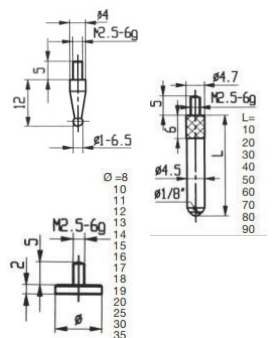

OPTIONAL ANVILS