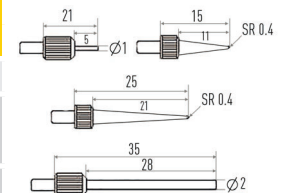

- Interchangeable point caliper with 4 pairs of anvils for internal & external measurements
- Digital IP54 / IP67 or Computerized **MICS** indication system Modification with **Long range** Wireless, Wireless HID or USB HID data transfer to Windows, Android, iOS, macOS, Linux systems direct to any app.
- **Calibration** certificate included (ISO17025 (Ilac MRA))

DOWNLOAD APP

Item No	Range		Depth	Reso- lution	Accu- racy	Anvils	Force	Protection	Preset	Go/NoGo	Max/Min	Formula	Timer	Temp comp	Linear corr	Calibr date	Recharge	Memory	WIRELESS	USB	FW update	Display	
	mm	inch																					mm
INTERCHANGEABLE ANVIL DIGITAL CALIPER IP54																							
141650301	0-300	0-12"	90	0.01	±40	4 pairs	-	IP54	•												•	9 mm	
141650501	0-500	0-20"	150		±50																		
INTERCHANGEABLE ANVIL DIGITAL CALIPER IP67																							
141650303	0-300	0-12"	90	0.01	±40	4 pairs	-	IP67	•						•							Swiss 11 mm digit	
141650503	0-500	0-20"	150		±50														•				
141650533				0,001	±30				•						•								
INTERCHANGEABLE ANVIL WIRELESS CALIPER IP67																							
141650304	0-300	0-12"	90	0.01	±40	4 pairs	-	IP67	•						•							Swiss 11 mm digit	
141650504	0-500	0-20"	150		±50														•				
141650534				0,001	±30				•						•								
INTERCHANGEABLE ANVIL COMPUTERIZED CALIPER IP54																							
141650307	0-300	0-12"	90	0,005	±25	4 pairs	1-20	IP54	•	•	•	•	•	•	•	•	•	•	•	•	•	•	1,54"
141650507	0-500	0-20"	150	0,01	±30							•	•	•	•	•	•	•	•	•	•	•	•