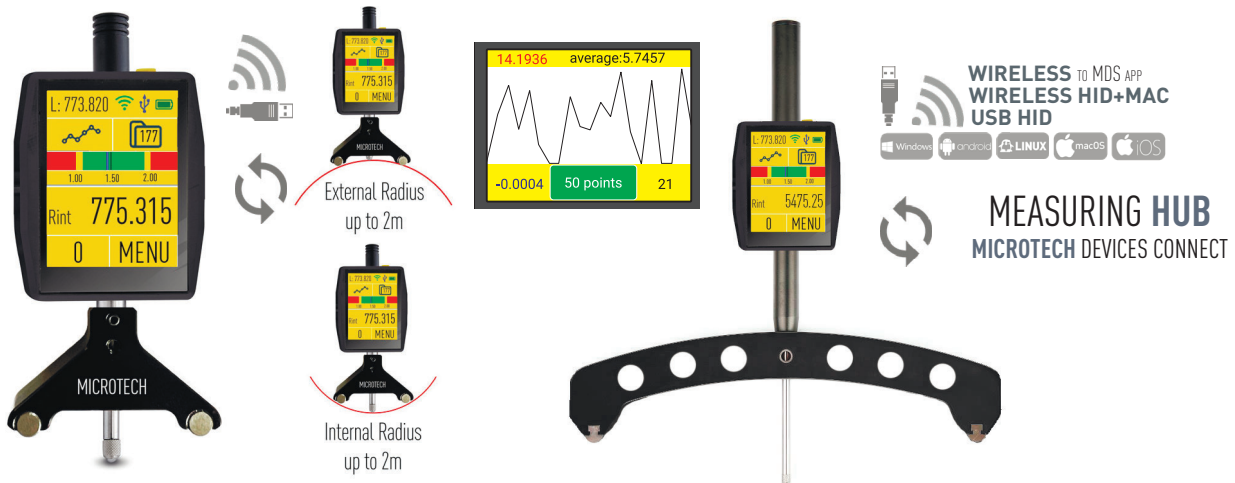

- Radius gauges for external & internal measurements
- **4 MODES DATA TRANSFER:** WIRELESS to MDS app (Windows, Android, iOS, MacOS); WIRELESS HID, WIRELESS HID+MAC, USB HID
- Calibration certificate included (ISO17025 (Ilac MRA))

Item No	Radius		Resol.	Accu- racy	Base	Measuring HUB	Graphic	Analog scale	Preset	Go/NoGo	Max/Min	Formula	Timer	Temp comp	Linear corr	Calibr date	FW update	Memory	WIRELESS	USB	Display				
	Range																					Type	μm	%	mm
	mm	inch																							
SPHERE RADIUS RADIAL GAUGES (EXTERNAL)																									
1250711206	320-1250	13-30"	sphere	1	1																				
RADIUS RADIAL GAUGES (INTERNAL & EXTERNAL)																									
1250511017	5-60	0,2-1,2"	internal & external	1	0,4-1	10												Folders / 2000 val	Long range / HID	USB HID / Update	Touch 2,4"				
1250511007	40-1200	2-48"				40																			
1250511117	250-7500	10-300"				200																			
1250511127	500-15000	20-600"				300																			
RADIUS GAUGES SET'S																									
1250512007	5-2000	0,2-100"	internal & external	1	0,4-1	10,40																			
1250516007	40-15000	2-600"				40, 300																			
1250517007	5-15000	0,2-600"				10, 40, 300																			

WIDE RANGE EXTERNAL RADIUS COMPUTERIZED GAUGE

PAT.UA132139
PAT.UA10184772

Item No	Radius		Reso- lution	Base length	Accuracy	Measuring HUB	Graphic	Analog scale	Preset	Go/NoGo	Max/Min	Formula	Timer	Temp comp	Linear corr	Calibr date	FW update	Recharge	Memory	WIRELESS	USB	Display				
	Range																						Type	μm	mm	%
	mm	inch																								
1250530256	60-2550	2.5-100"	external	600	0,1%																					
1250531156	100-11200	4-450"		1200																						
1250533356	200-32200	8-1290"		2000																						