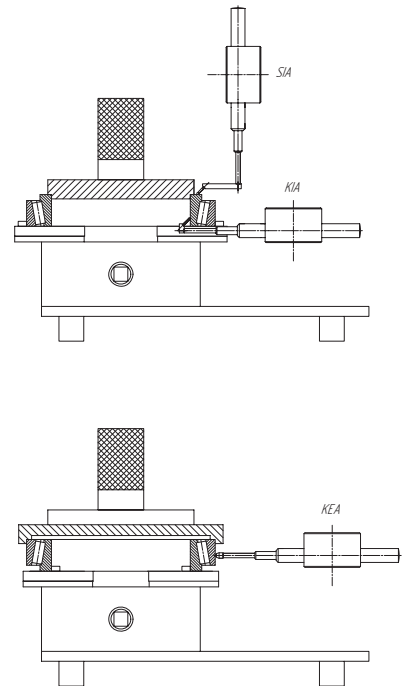

Item No	Range	Max bottle height	Resolution	Accuracy	Rotary fixture	Quick clamp	Parallelism	Perpendicularity	Height	Measuring & protocol	Data output
	mm	mm	mm	mm							
254910000	20-100	310	0,0001	±0,040	•	•	•	•			WIRELESS +USB
254920000	50-200	500		±0,025	•	•	•	•	•	auto/ 1 install	

BEARING KIA SIA KEA CONTROL STAND

- Bearing control stand KIA, SIA, KEA
- Completing with 3pcs indicators (Computerized or Digital), 3 magnetic stands, set of Weights for internal & external bearing control
- Digital or Computerized **MICS** indication system Modification with Long range Wireless, Wireless HID or USB HID data transfer to Windows, Android, iOS, macOS, Linux systems direct to any app.
- **Calibration** certificate included (ISO17025 (Ilac MRA))

CUSTOM RANGE FOR REQUEST

Item No	Range		Resolution	Repeatability	Weights		Preset	Go/NoGo	Max/Min	Formula	Timer	Temp comp	Linear corr	Calibr date	Recharge	Memory	WIRELESS	USB	Display	
	internal SIA	external KIA			internal SIA	external KEA														
	mm	mm			mm	mm														
255500001	20-200	10-140	0,001	0,005	10-40N	12-40N	•													
255500007			0,0001		22pcs	23pcs	•	•	•	•	•	•	•	•	•	•	•	•	•	•