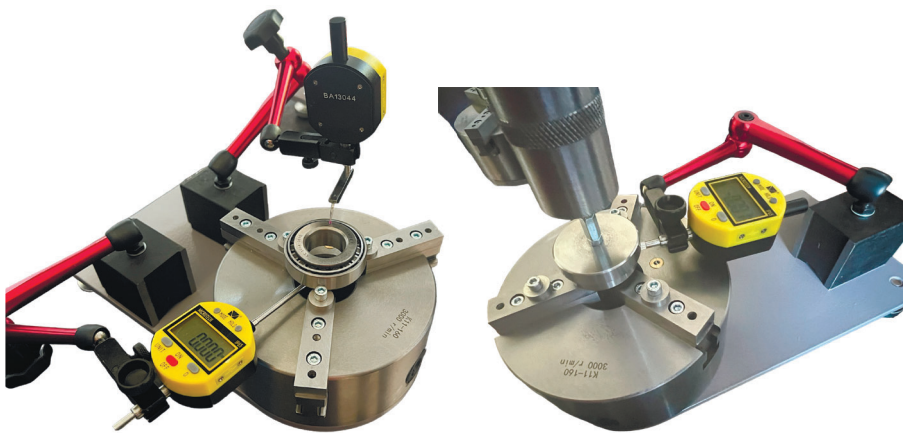

Item No	Range	Max bottle height	Resolution	Accuracy	Rotary fixture	Quick clamp	Parallelism	Perpendicularity	Height	Measuring & protocol	Data output
	mm	mm	mm	mm							
254910000	20-100	310	0,0001	±0,040	•	•	•	•			WIRELESS +USB
254920000	50-200	500		±0,025	•	•	•	•	•	auto/ 1 install	

BEARING KIA SIA KEA CONTROL STAND

- Bearing control stand KIA, SIA, KEA
- Completing with 3pcs indicators (Computerized or Digital), 3 magnetic stands, set of Weights for internal & external bearing control
- Digital or Computerized **MICS** indication system Modification with Long range Wireless, Wireless HID or USB HID data transfer to Windows, Android, iOS, macOS, Linux systems direct to any app.
- **Calibration** certificate included (ISO17025 (Ilac MRA))

CUSTOM RANGE FOR REQUEST

Item No	Range		Resolution	Repeatability	Weights		Preset	Go/NoGo	Max/Min	Formula	Timer	Temp comp	Linear corr	Calibr date	Recharge	Memory	WIRELESS	USB	Display	
	internal SIA	external KIA			internal SIA	external KEA														
	mm	mm			mm	mm														
255500001	20-200	10-140	0,001	0,005	10-40N	12-40N	•													
255500007			0,0001		22pcs	23pcs	•	•	•	•	•	•	•	•	•	•	•	•	•	•