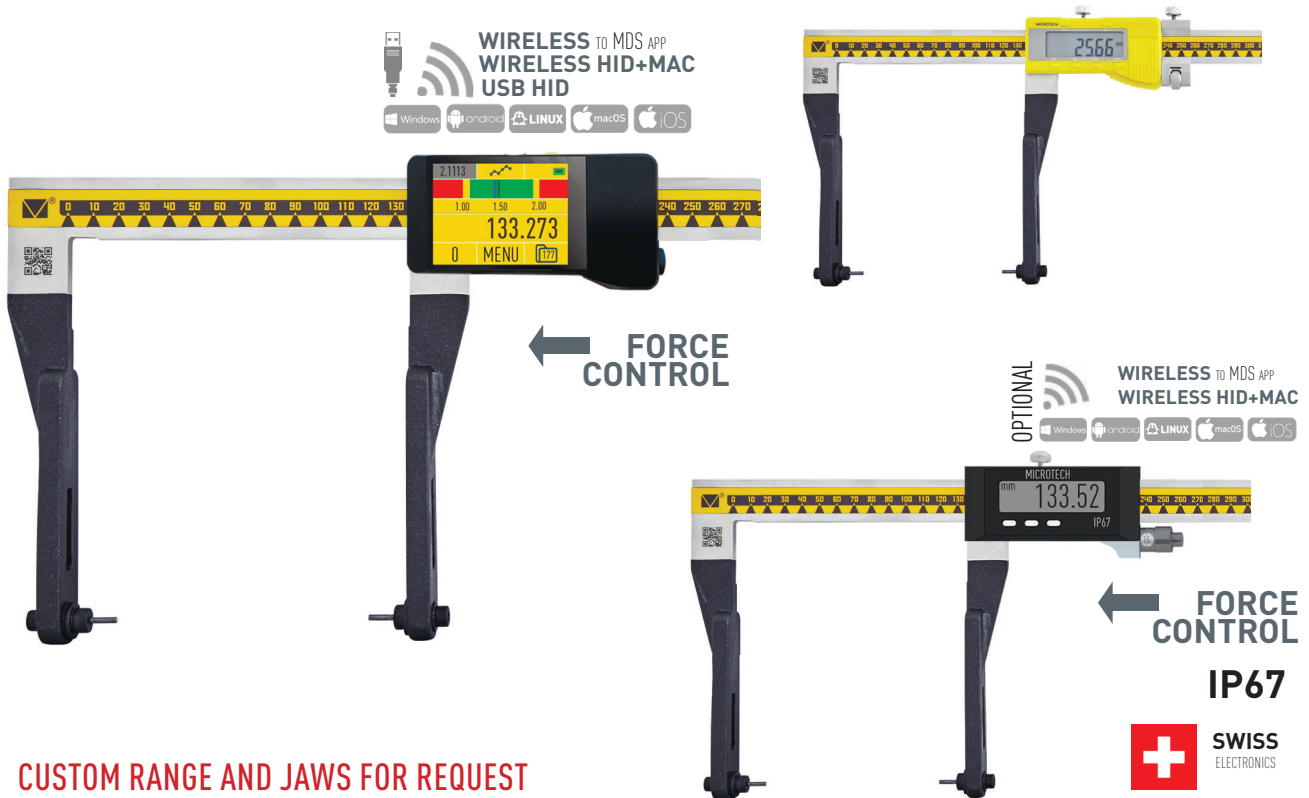

- Outside point caliper
- Digital IP54 / IP67 or Computerized **MICS** indication system Modification with **Long range** Wireless, Wireless HID or USB HID data transfer to Windows, Android, iOS, macOS, Linux systems direct to any app.
- **Calibration** certificate included (ISO17025 (ILac MRA))

## CUSTOM RANGE AND JAWS FOR REQUEST

Item No	Range		Resolution	Jaws		Accuracy	Force	Protection	Measuring HUB	Analog scale	Graphic	Preset	Go/NoGo	Max/Min	Formula	Timer	Temp comp	Linear corr	Calibr date	Recharge	Memory	WIRELESS	USB	FW update	Display
	mm	inch		Depth	D point																				
<b>OUTSIDE POINT DIGITAL CALIPER IP54</b>																									
141403141	0-300	0-12"	0.005	90	1	±40	IP54																		Digital
141405141	0-500	0-20"		150		±50																			
141405151					0,01	300																			
141410151	0-1000	0-40"		•																					
<b>OUTSIDE POINT DIGITAL CALIPER IP67</b>																									
141403143	0-300	0-12"	0,01	90	1	±30	12N	IP67																	Big screen Swiss electronics
141405143	0-500	0-20"		150		±40																			
141405153					±70	•																			
141410153	0-1000	0-40"		•																					
<b>WIRELESS OUTSIDE POINT WIRELESS CALIPER IP67</b>																									
141403144	0-300	0-12"	0,01	90	1	±30	12N	IP67																	Big screen Swiss electronics
141405144	0-500	0-20"		150		±40																			
141405154					±70	•																			
141410154	0-1000	0-40"		•																					
<b>OUTSIDE POINT COMPUTERIZED CALIPER IP54</b>																									
141403146	0-300	0-12"	0.005	90	1	±25	1-20	IP54																	1.54"
141405146	0-500	0-20"		150		±40																			
141405156					0,01	300																			
141410156	0-1000	0-40"		•																					