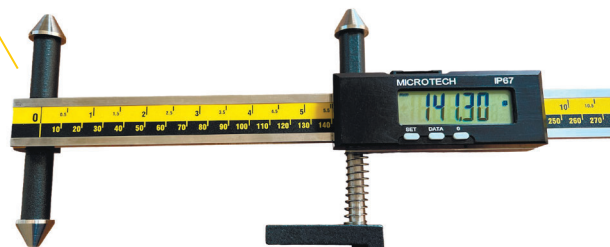

- OFFSET caliper for measure hard to get dimensions
- Digital IP54 / IP67 or Computerized **MICS** indication system Modification with Long range Wireless, Wireless HID or USB HID data transfer to Windows, Android, iOS, macOS, Linux systems direct to any app.
- **4 MODES DATA TRANSFER:** WIRELESS to MDS app (Windows, Android, iOS, MacOS); WIRELESS HID, WIRELESS HID+MAC, USB HID
- Calibration certificate included (ISO17025 (Ilac MRA))

DOWNLOAD APP

Item No	Range	Jaws		Reso- lution	Accu- racy	Force	Protection	Preset	Go/NoGo	Max/Min	Formula	Timer	Temp comp	Linear corr	Calibr date	FW update	Recharge	Memory	WIRELESS	USB	Display	
		slide	fix																			
	mm	mm	mm	mm	µm	N																
<b>OFFSET DIGITAL CALIPER IP54</b>																						
141740150	0-150	110	40	0,01	±30		IP54															13
141740300	0-300	130	60		±40																	
<b>OFFSET DIGITAL CALIPER IP67</b>																						
141740153	0-150	110	40	0,01	±30	IP67																Swiss 11 mm
141740303	0-300	130	60		±40																	
<b>OFFSET WIRELESS CALIPER IP67</b>																						
141740154	0-150	110	40	0,01	±30	IP67																Swiss 11 mm
141740304	0-300	130	60		±40																	
<b>OFFSET COMPUTERIZED CALIPER IP54</b>																						
141740157	0-150	110	40	0,005	±20	1-20	IP54															
141740307	0-300	130	60		±30																	

## OFFSET CORNER CALIPER

IP67 SWISS ELECTRONICS

Item No	Range	Jaws		Reso- lution	Accu- racy	Force	Protection	Preset	WIRELESS
		slide	fix						
	mm	mm	mm	mm	µm	N			
<b>OFFSET DIGITAL CALIPER IP67</b>									
141743553	0-500	110	40	0,01	±30		IP67		
<b>OFFSET WIRELESS CALIPER IP67</b>									
141743553	0-500	110	40	0,01	±30		IP67		