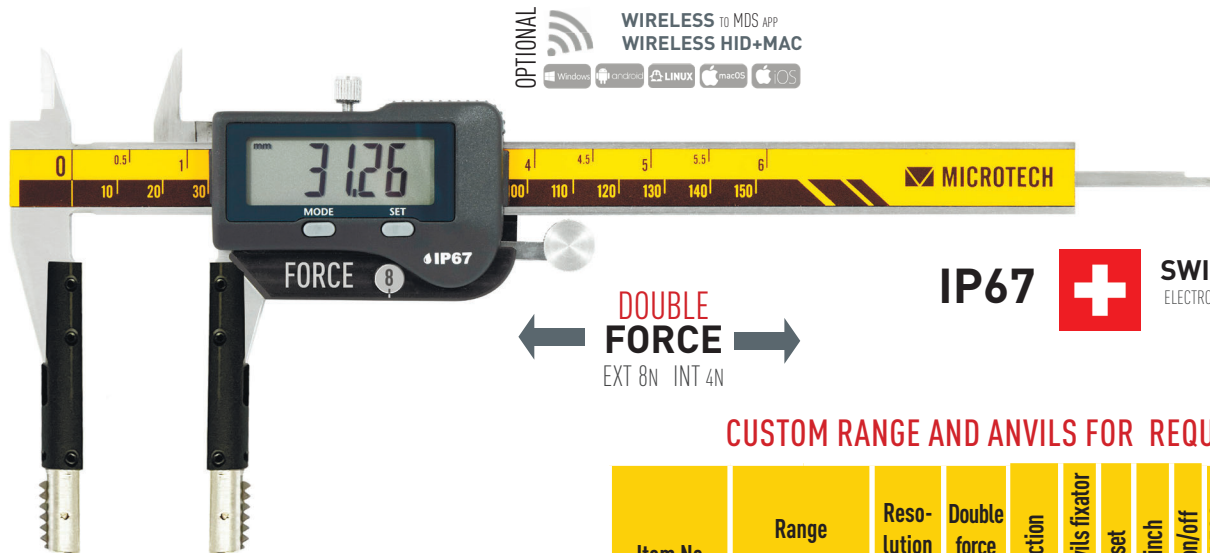

- Metric and BSW, BSF, Tr **THREAD** measurements (internal & external)
- Interchangeable anvils pairs or anvils set
- **Double Force** control module with 8N external and 4N internal FORCE
- Patents US10429165, UA146381, UA202300560
- Waterproof **IP67** Swiss electronics with **PRESET** function
- **MODES DATA TRANSFER: WIRELESS** to MDS app (Windows, Android, iOS, MacOS); **WIRELESS HID, WIRELESS HID+MAC**
- **Calibration** certificate included (ISO17025 (Ilac MRA))

### CUSTOM RANGE AND ANVILS FOR REQUEST

Item No	Range		Resolution	Double force	Protection	Thread anvils fixator	Preset	mm/inch	Auto on/off	WIRELESS	Display
	mm	inch									
141076122T			0,001								Swiss electronics
141078122T	0-150	0-6"	0,01	8 ext	IP-67						
141078192T				4 int							
141078322T	0-300	0-12"									
141078392T											

## THREAD ANVILS (PAIR)

Item No	Pitch	Angle	
	mm	grad	
141377110T	1,0	60°	
141377112T	1,25		
141377115T	1,5		
141377120T	2,0		
141377125T	2,5		
141377130T	3,0		
141377135T	3,5		
141377140T	4,0		
141377145T	4,5		
141377150T	5,0		
141377155T	5,5		
141377160T	6,0		
141377165T	6,5		
141377170T	7,0		
141377106T	SET Metric 60° 1,5-6mm (10pcs)		