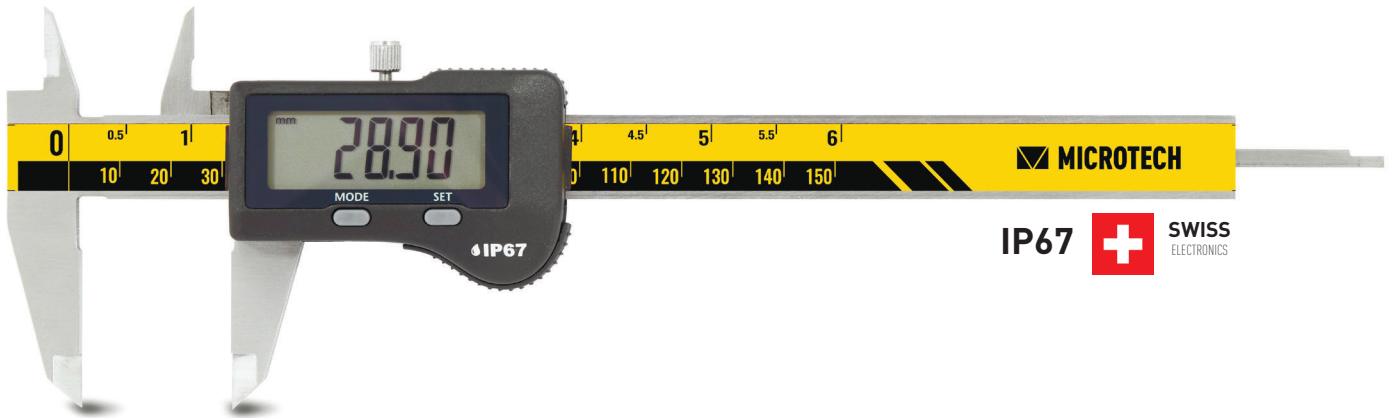

- Waterproof IP67 Swiss electronics with PRESET function
- High accuracy up to  $\pm 20\mu\text{m}$  on external jaws (internal and depth according ISO13385)
- **MODIFICATION 3 MODES DATA TRANSFER:** WIRELESS to MDS app (Windows, Android, iOS, MacOS); WIRELESS HID, WIRELESS HID+MAC
- Calibration certificate included (ISO17025 (Ilac MRA))

**IP67**  **SWISS ELECTRONICS**

Item No	Range		Reso- lution	Accur- acy	Jaws	Protection	Carbide jaws	Round rod	Preset	mm/inch	Auto on/off	Display	
	mm	inch											mm
141072122												Swiss electronics	
141072122R	0-150	0-6"	0,01	$\pm 20$	40/16	IP-67							
141072122C													
141072222				$\pm 20$	50/17								
141072222C	0-200	0-8"											
141072322													
141072322C	0-300	0-12"		$\pm 30$	60/20								

**MODIFICATION CARBIDE JAWS**

**WIRELESS** DIGITAL CALIPER IP67

- **3 MODES DATA TRANSFER:** WIRELESS to MDS app (Windows, Android, iOS, MacOS); WIRELESS HID, WIRELESS HID+MAC

**WIRELESS TO MDS APP**  
**WIRELESS HID+MAC**

Windows Android LINUX macOS iOS

**IP67**  **SWISS ELECTRONICS**

Item No	Range		Reso- lution	Accur- acy	Jaws	Protection	Carbide jaws	Round rod	Preset	mm/inch	Auto on/off	WIRELESS to app	WIRELESS HID	Display	
	mm	inch													mm
141072192														Swiss electronics	
141072192R	0-150	0-6"	0,01	$\pm 20$	40/16	IP-67									
141072192C															
141072292				$\pm 20$	50/17										
141072292C	0-200	0-8"													
141072392															
141072392C	0-300	0-12"		$\pm 30$	60/20										