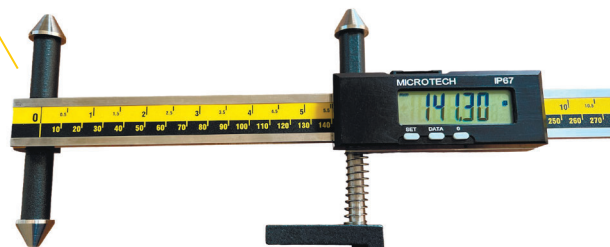

- OFFSET caliper for measure hard to get dimensions
- Digital IP54 / IP67 or Computerized **MICS** indication system Modification with Long range Wireless, Wireless HID or USB HID data transfer to Windows, Android, iOS, macOS, Linux systems direct to any app.
- **4 MODES DATA TRANSFER:** WIRELESS to MDS app (Windows, Android, iOS, MacOS); WIRELESS HID, WIRELESS HID+MAC, USB HID
- Calibration certificate included (ISO17025 (Ilac MRA))

DOWNLOAD APP

Item No	Range	Jaws		Reso- lution	Accu- racy	Force	Protection	Preset	Go/NoGo	Max/Min	Formula	Timer	Temp comp	Linear corr	Calibr date	FW update	Recharge	Memory	WIRELESS	USB	Display	
		slide	fix																			
OFFSET DIGITAL CALIPER IP54																						
141740150	0-150	110	40	0,01	±30	IP54															13	
141740300	0-300	130	60		±40																	
OFFSET DIGITAL CALIPER IP67																						
141740153	0-150	110	40	0,01	±30	IP67															Swiss 11 mm	
141740303	0-300	130	60		±40																	
OFFSET WIRELESS CALIPER IP67																						
141740154	0-150	110	40	0,01	±30	IP67															Swiss 11 mm	
141740304	0-300	130	60		±40																	
OFFSET COMPUTERIZED CALIPER IP54																						
141740157	0-150	110	40	0,005	±20	1-20	IP54															
141740307	0-300	130	60		±30																	

OFFSET CORNER CALIPER

IP67  SWISS ELECTRONICS

Item No	Range	Jaws		Reso- lution	Accu- racy	Force	Protection	Preset	WIRELESS
		slide	fix						
OFFSET DIGITAL CALIPER IP67									
141743553	0-500	110	40	0,01	±30		IP67		
OFFSET WIRELESS CALIPER IP67									
141743553	0-500	110	40	0,01	±30		IP67		