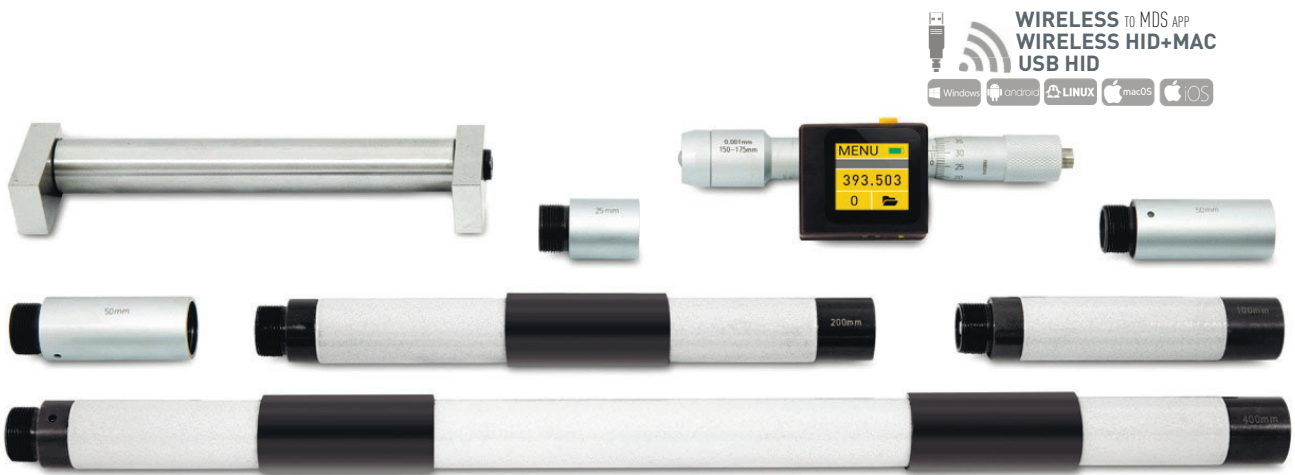

- Tubular Inside micrometers with range up to 6m
- Digital IP65 or Computerized **MICS** indication system Modification with **Long range** Wireless, Wireless HID or USB HID data transfer to Windows, Android, iOS, macOS, Linux systems direct to any app.
- **Calibration** certificate included (ISO17025 (Ilac MRA))