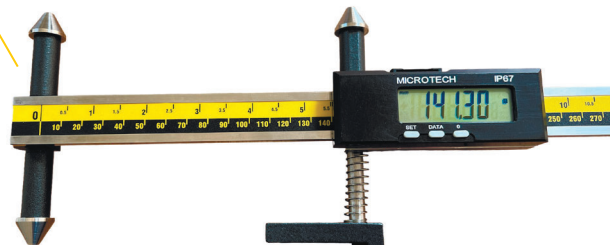

- OFFSET caliper for measure hard to get dimensions
- Digital IP54 / IP67 or Computerized **MICS** indication system Modification with Long range Wireless, Wireless HID or USB HID data transfer to Windows, Android, iOS, macOS, Linux systems direct to any app.
- **4 MODES DATA TRANSFER:** WIRELESS to MDS app (Windows, Android, iOS, MacOS); WIRELESS HID, WIRELESS HID+MAC, USB HID
- Calibration certificate included (ISO17025 (Ilac MRA))

Item No	Range	Jaws		Reso- lution	Accu- racy	Force	Protection	Preset	Go/NoGo	Max/Min	Formula	Timer	Temp comp	Linear corr	Calibr date	FW update	Recharge	Memory	WIRELESS	USB	Display
		slide	fix																		
OFFSET DIGITAL CALIPER IP54																					
141740150	0-150	110	40	0,01	±30	IP54															13
141740300	0-300	130	60		±40																
OFFSET DIGITAL CALIPER IP67																					
141740153	0-150	110	40	0,01	±30	IP67															Swiss 11 mm
141740303	0-300	130	60		±40																
OFFSET WIRELESS CALIPER IP67																					
141740154	0-150	110	40	0,01	±30	IP67															Swiss 11 mm
141740304	0-300	130	60		±40																
OFFSET COMPUTERIZED CALIPER IP54																					
141740157	0-150	110	40	0,005	±20	1-20	IP54														
141740307	0-300	130	60		±30																

DOWNLOAD APP

OFFSET CORNER CALIPER

IP67 SWISS ELECTRONICS

Item No	Range	Jaws		Reso- lution	Accu- racy	Force	Protection	Preset	WIRELESS
		slide	fix						
OFFSET DIGITAL CALIPER IP67									
141743553	0-500	110	40	0,01	±30		IP67		
OFFSET WIRELESS CALIPER IP67									
141743553	0-500	110	40	0,01	±30		IP67		