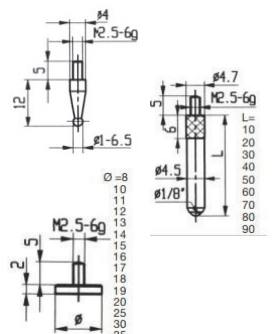

OPTIONAL ANVILS