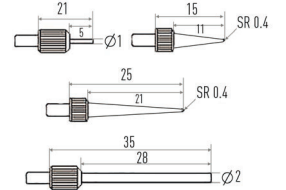

- Interchangeable point caliper with 4 pairs of anvils for internal & external measurements
- Digital IP54 / IP67 or Computerized **MICS** indication system Modification with **Long range** Wireless, Wireless HID or USB HID data transfer to Windows, Android, iOS, macOS, Linux systems direct to any app.
- **Calibration** certificate included (ISO17025 (Ilac MRA))

Item No	Range		Depth	Reso- lution	Accu- racy	Anvils	Force	Protection	Preset	Go/NoGo	Max/Min	Formula	Timer	Temp comp	Linear corr	Calibr date	Recharge	Memory	WIRELESS	USB	FW update	Display	
	mm	inch																					mm
INTERCHANGEABLE ANVIL DIGITAL CALIPER IP54																							
141650301	0-300	0-12"	90	0.01	±40	4 pairs	-	IP54	•												•	9 mm	
141650501	0-500	0-20"	150		±50																		
INTERCHANGEABLE ANVIL DIGITAL CALIPER IP67																							
141650303	0-300	0-12"	90	0.01	±40	4 pairs	-	IP67	•						•							Swiss 11 mm digit	
141650503	0-500	0-20"	150		±50													•					
141650533				0,001	±30				•					•									
INTERCHANGEABLE ANVIL WIRELESS CALIPER IP67																							
141650304	0-300	0-12"	90	0.01	±40	4 pairs	-	IP67	•						•							Swiss 11 mm digit	
141650504	0-500	0-20"	150		±50													•					
141650534				0,001	±30				•					•									
INTERCHANGEABLE ANVIL COMPUTERIZED CALIPER IP54																							
141650307	0-300	0-12"	90	0,005	±25	4 pairs	1-20	IP54	•	•	•	•	•	•	•	•	•	•	•	•	•	•	1,54"
141650507	0-500	0-20"	150	0,01	±30							•	•	•	•	•	•	•	•	•	•	•	•