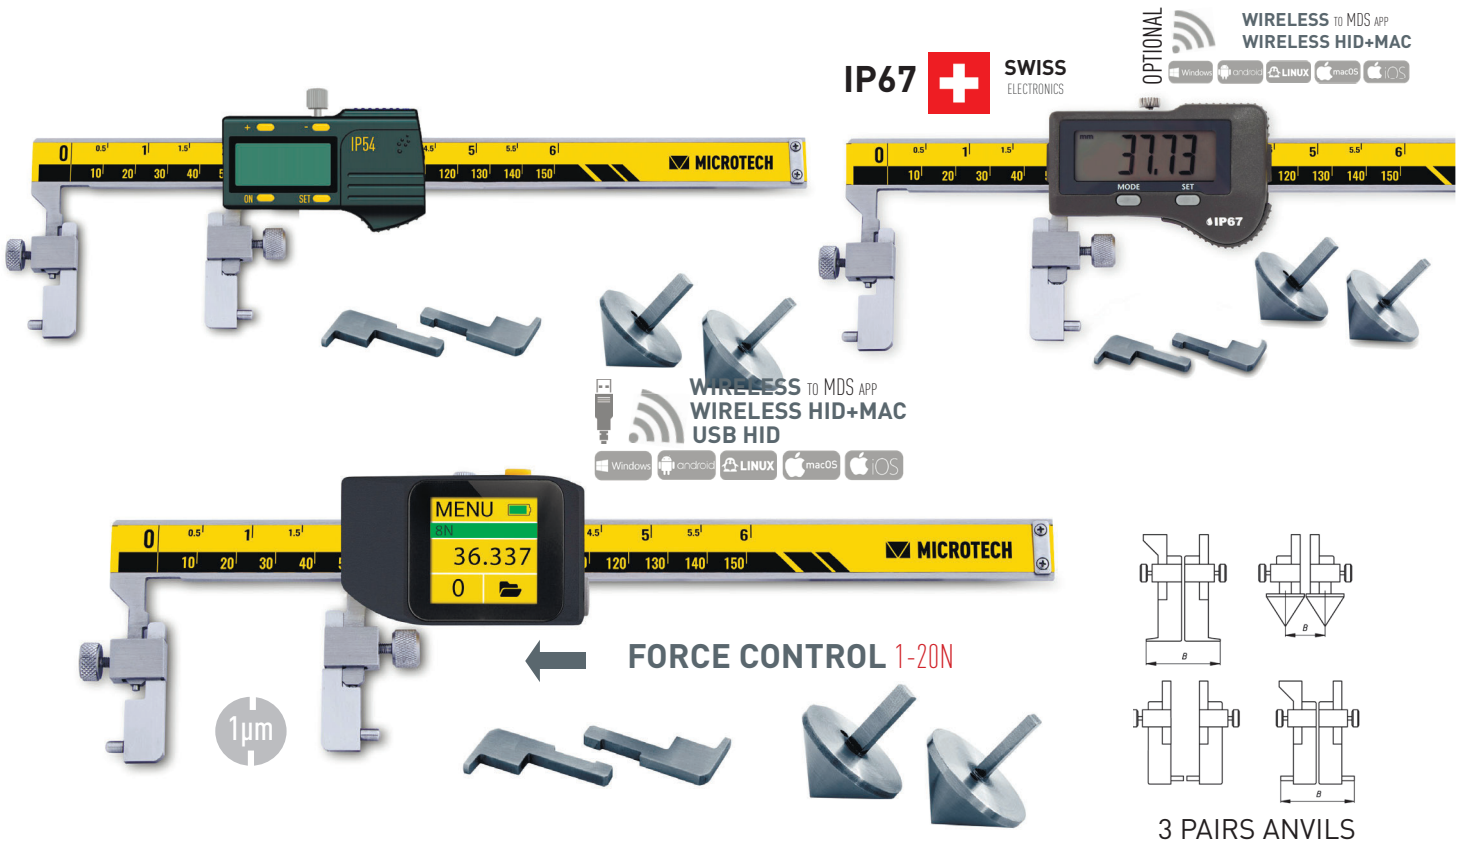

- Universal caliper with 3 pairs of measurements jaws for 5 types of measuring (internal & external point, groove, offset centerline)
- Digital IP54 / IP67 or Computerized **MICS** indication system Modification with **Long range Wireless**, **Wireless HID** or **USB HID** data transfer to Windows, Android, iOS, macOS, Linux systems direct to any app.
- **Calibration** certificate included (ISO17025 (ILac MRA))