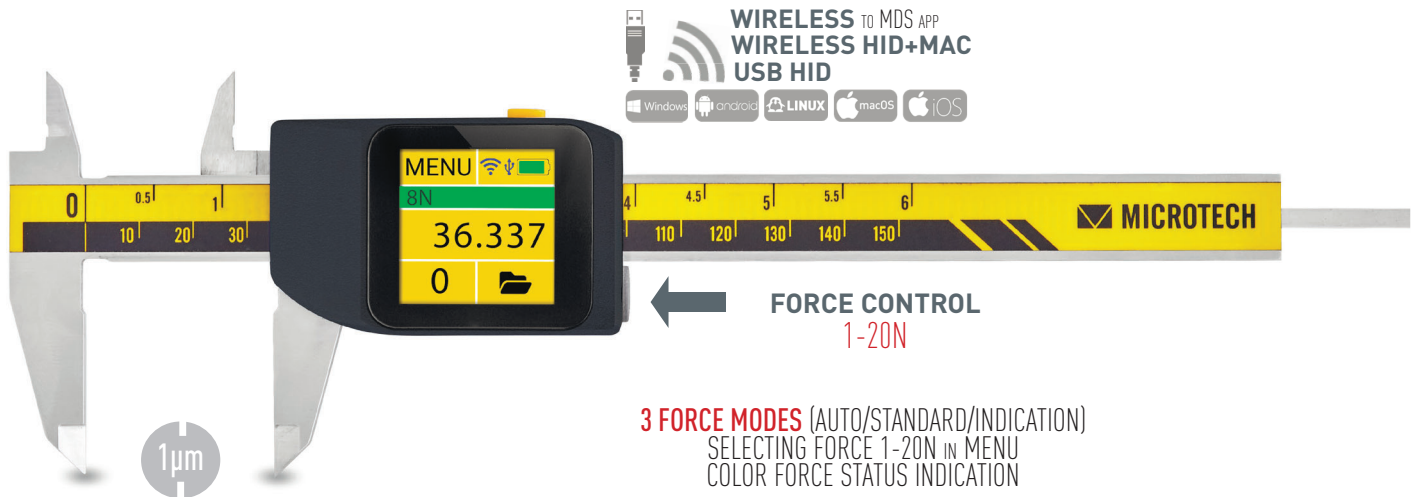

- Industry 4.0 adopted E-Force caliper with computerized MICS system with hi-res 1,54" color Touchscreen
- Patents US10184772, UA174949, UA126928
- Functions: Go/NoGo, Max/Min, Formula, Timer, Linear correction, Temperature correction, Resolution select, Connection indication
- Memory manager: 2000 values, Folders system, Statistics mode, Memory data transfer
- E-Force control module with Force selection 1-20N, color indication, AUTO-Force mode, Force indication
- **4 MODES DATA TRANSFER:** WIRELESS to MDS app (Windows, Android, iOS, MacOS); WIRELESS HID, WIRELESS HID+MAC, USB HID
- Top quality Aluminium housing (CNC machined solid block)
- Calibration certificate included (ISO17025 (Ilac MRA))