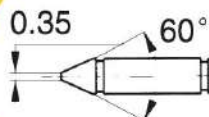

7 PAIRS OF ANVILS

FLAT

SPHERICAL

BLADE

DISK

POINT

SPLINE

KNIFE EDGE