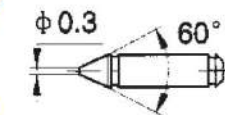

7 PAIRS OF ANVILS

FLAT

SPHERICAL

BLADE

DISK

POINT

SPLINE

KNIFE EDGE