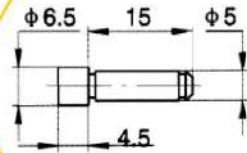

7 PAIRS OF ANVILS

FLAT

SPHERICAL

BLADE

DISK

POINT

SPLINE

KNIFE EDGE