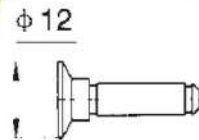

7 PAIRS OF ANVILS

FLAT

SPHERICAL

BLADE

DISK

POINT

SPLINE

KNIFE EDGE