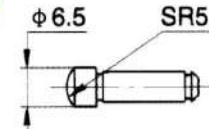

7 PAIRS OF ANVILS

FLAT

SPHERICAL

BLADE

DISK

POINT

SPLINE

KNIFE EDGE